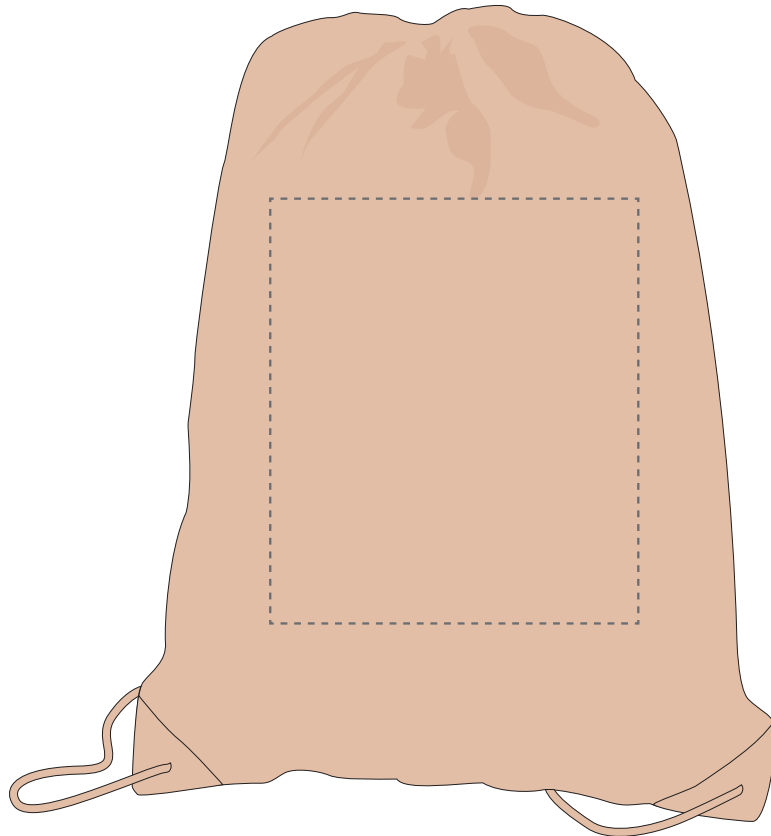

Your Ref:	Quantity:	Product Code: QB0559
Our Ref:	Version: 1	Product Colour: NATURAL

PRINTING CONCERNS:

We stock this item in the following colours

**PANTONE REFERENCE(S)**
 Full colour printing

ARTWORK SCALE 25%

Product Image for visualisation
- colours may vary

The dashed line is to demonstrate print area and will not appear on your printed item

PLEASE NOTE:

- All colours including print and product are for visual purposes only and should not be regarded as the actual colour of the product and print.
- Some products may vary from batch to batch and may differ from previous orders.
- The colour and texture of a product can also have an effect on the final print colour.
- By approving this order we accept that you understand these terms.

To proceed, please approve visual via the online system.

ARTWORK SCALE 100%
Max print area: 195mm x 225mm